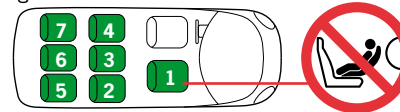

When the support leg is positioned on a storage compartment in front of the car seat, this compartment has to be completely filled up with Expanded Poly Styreen foam (EPS), so that the cover can hold the forces of the support leg. Consult the car dealer, if they offer a special solution or if the storage compartment is strong enough. When the floor under the floor support is insufficient to hold the forces you can not use the iZi Combi Isofix in this position of the car. Carseat positions marked with * can have a storage compartment in front of the seat. Isofix anchorage in the passenger seat (position 1) are normally offered as option, so depending on the model this position can be available or not.

BeSafe recommends to install the iZi Combi Isofix in all vehicle seat positions which are intended to be used and check installation, available space in the vehicle and position of the child, to verify if the iZi Combi Isofix is acceptable for your situation.

! Notice: DO NOT use on a passenger seat fitted with activated frontal airbag.

2

Car manufacturer	Model	1st year of production	Approved seats
Alfa Romeo	147	2000	2,4
	156	1997	2,4
	159	2006	2,4
	Giulia	2015	2,4
	Giulietta	2010	2,4
	Mito	2008	2,4
	Stelvio	2017	2,4
Audi	A1	2010	2,4
	A2	2000	2,4
	A3, S3	1997	2,4
	A3, S3	2003	2,4
	A3 sportback	2003	2,4
	A3 cabrio	2008	2,4
	A4, S4, RS4	1998	1,2,4
	A4 avant	1996	2,4
	A4, S4, RS4	2000	1,2,4
	A4 avant	2000	1,2,4
	A4 cabrio	2002	1,2,4
	A4 imo	2015	1,2,4
	A4 avant	2015	1,2,4
	A5, S5	2007	1,2,4
	A5 sportback	2009	1,2,4
	A5 cabrio	2009	2,4
	A5 coupe	2016	1,2,4
	A6 , S6, RS6	1998	2,4
	A6 , S6, RS6	2004	1,2,4
	A6	2018	1,2,4
	A7	2010	2,4
	A7	2018	1,2,4
	A8, S8	1998	2,4
A8	2018	2,4	
Q2	2016	1,2,4	
Q3	2010	1,2,4	
Q3	2018	1,2,4	
Q5	2008	1,2,4	
Q5	2016	1,2,4	
Q7	2006	1,2,4	
Q7	2015	1,2,4	
TT	2015	1,2,4	
BMW	1 serie	2005	2,4
	2 serie Active tourer	2014	2,4
	2 serie Gran tourer	2015	2,4
	3 serie	1998	2,4
	3 serie Sedan	2018	2,4
	4 serie Gran coupe	2014	2,4
	5 serie	2000	2,4
	5 serie Limousine	2016	2,4
	5 serie Touring	2017	2,4
	6 serie	2003	2,4
	6 serie GT	2017	2,4
	7 serie	2001	2,4
7 serie	2015	2,4	
8 serie Coupe	2018	2,4	
i3	2013	2,4	
Mini	2006	2,4	

3

Car manufacturer	Model	1st year of production	Approved seats	
Mini	Mini Clubman	2007	2,4	
	Mini Clubman	2015	1,2,4	
	Mini Countryman	2010	2,4	
	Mini Countryman	2016	1,2,4	
	X1	2004	2,4	
	X1	2015	-	
	X3	2004	2,4	
	X3	2017	2,4	
	X4	2018	2,4	
	X5	2004	2,4	
	X5	2013	2,4	
	X5	2018	2,4	
	X6	2008	2,4	
	X6	2019	2,4	
	X7	2018	2,4,7	
	Z4	2018	1	
	Chevrolet	Aveo	2006	2,4
Captiva		2006	2,4	
Cruze		2009	2,4	
Epica		2006	2,4	
Kalos		2002	2,4	
Lacetti		2004	2,4	
Malibu		2011	2,4	
Matiz		2005	2,4	
Nubira		2009	2,4	
Orlando		2011	2,4	
Spark		2009	2,4	
Trax		2013	2,4	
Chrysler		300 CC	2008	2,4
		Dodge Caliber	2006	2,4
		Dodge Nitro	2006	2,4
		Dodge RAM	2002	2,4
		Jeep Commander	2006	2,4
	Jeep Grand Cherokee	2010	2,4	
	Jeep Wrangler	2011	2,4	
	PT cruiser	2000	2,4	
	Sebring	2007	2,4	
	Voyager	2001	2,4	
	Citroën	Berlingo	2008	1,2*,4*
		Berlingo Multispace	2012	2*,4*
		Berlingo	2018	2*,3,4*
		C1	2005	2,4
		C1	2014	2,4
		C2	2004	2,4
		C3	2004	2,4
C3		2016	1,2,4	
C3 Picasso		2013	2,4	
C3 Aircross		2017	2,4	
C4		2004	2,4	
C4 Aircross		2012	2,4	
C4 Cactus		2014	2,4	
C4 Picasso		2007	1,2*,3,4*	
C4 Picasso		2013	2,3,4	
C4 Grande Picasso		2007	1,2*,3,4*	
C4 Grande Picasso		2013	2,3,4	

4