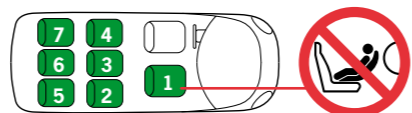

2

Car manufacturer		1st year of production	Approved seats
Alfa Romeo	147	2000	2,4
	156	1997	2,4
	159	2006	2,4
	Giulietta	2010	2,4
	Mito	2008	2,4
	Stelvio	2017	2,4
Audi	A1	2010	2,4
	A2	2000	2,4
	A3, S3	1997	2,4
	A3, S3	2003	2,4
	A3 sportback	2003	2,4
	A3 cabrio	2008	2,4
	A4, S4, RS4	1998	1,2,4
	A4 avant	1996	2,4
	A4, S4, RS4	2000	1,2,4
	A4 avant	2000	1,2,4
	A4 cabrio	2002	1,2,4
	A4 imo	2015	1,2,4
	A4 avant	2015	1,2,4
	A5, S5	2007	1,2,4
	A5 sportback	2009	1,2,4
	A5 cabrio	2009	2,4
	A5 coupe	2016	1,2,4
	A6, S6, RS6	1998	2,4
	A6, S6, RS6	2004	1,2,4
	A6	2018	1,2,4
	A7	2010	2,4
	A7	2018	1,2,4
	A8, S8	1998	2,4
	A8	2018	2,4
	Q2	2016	1,2,4
	Q3	2010	1,2,4
	Q3	2018	1,2,4
	Q5	2008	1,2,4
	Q5	2016	1,2,4
	Q7	2006	1,2,4
	Q7	2015	1,2,4
	TT	2015	1,2,4
BMW	1 serie	2005	2,4
	2 serie Active tourer	2014	2,4
	2 serie Gran tourer	2015	2,4
	3 serie	1998	2,4
	3 serie Sedan	2018	2,4
	4 serie Gran coupe	2014	2,4
	5 serie	2000	2,4
	5 serie Limousine	2016	2,4
	5 serie Touring	2017	2,4
	6 serie	2003	2,4
	6 serie GT	2017	2,4
	7 serie	2001	2,4
	7 serie	2015	2,4
	8 serie Coupe	2018	2,4
	i3	2013	2,4
	Mini	2006	2,4
	Mini Clubman	2007	2,4

3

Car manufacturer		1st year of production	Approved seats
	Mini Clubman	2015	1,2,4
	Mini Countryman	2010	2,4
	Mini Countryman	2016	1,2,4
	X1	2004	2,4
	X1	2015	---
	X3	2004	2,4
	X3	2017	2,4
	X4	2018	2,4
	X5	2004	2,4
	X5	2013	2,4
	X5	2018	2,4
	X6	2008	2,4
	X6	2019	2,4
	X7	2018	2,4,7
	Z4	2018	1
Chvrolet	Aveo	2006	2,4
	Captiva	2006	2,4
	Cruze	2009	2,4
	Epica	2006	2,4
	Kalos	2002	2,4
	Lacetti	2004	2,4
	Malibu	2011	2,4
	Matiz	2005	2,4
	Nubira	2009	2,4
	Orlando	2011	2,4
	Spark	2009	2,4
	Trax	2013	2,4
Chrysler	300 CC	2008	2,4
	Dodge Caliber	2006	2,4
	Dodge Nitro	2006	2,4
	Dodge RAM	2002	2,4
	Jeep Commander	2006	2,4
	Jeep Grand Cherokee	2010	2,4
	Jeep Wrangler	2011	2,4
	PT cruiser	2000	2,4
	Sebring	2007	2,4
	Voyager	2001	2,4
Citroën	Berlingo	2008	1,2*,4*
	Berlingo Multispace	2012	2*,4*
	Berlingo	2018	2*,3,4*
	C1	2005	2,4
	C1	2014	2,4
	C2	2004	2,4
	C3	2004	2,4
	C3	2016	1,2,4
	C3 Picasso	2013	2,4
	C3 Aircross	2017	2,4
	C4	2004	2,4
	C4 Aircross	2012	2,4
	C4 Cactus	2014	2,4
	C4 Picasso	2007	1,2*,3,4*
	C4 Picasso	2013	2,3,4
	C4 Grande Picasso	2007	1,2*,3,4*
	C4 Grande Picasso	2013	2,3,4
	C5	2000	1,2,4

4

Car manufacturer		1st year of production	Approved seats
	C6	2008	2,4
	C8	2003	2,3,4
	C-Elysée	2012	2,4
	DS3	2010	2,4
	DS4	2011	2,4
	DS5	2012	2,4
	DS7	2017	1,2,4
	Jumpy	2004	2,4
	Nemo	2007	2*,4*
Dacia	Xsara Picasso	2000	2,4
	Dokker	2012	2,4
	Duster	2010	2,4
	Duster 2	2017	2,4
	Lodgy	2012	2,3,4
	Logan MCV	2005	2,4
	Logan 2 MCV	2013	2,4
	Sandero	2008	2,4
	Sandero 2	2013	2,4
Daihatsu	Sirion	2005	2,4
Fiat	500	2007	2,4
	500	2016	2,4
	500 L	2013	2,4
	500 X	2015	2,4
	Bravo	2007	2,4
	Croma	2008	2,4
	Doblo	2010	2,4
	Doblo	2016	2,4
	Fiorno / Qubo	2008	2,4
	Freemont	2011	2*,4*
	Grande Punto	2006	2,4
	Idea	2003	2,4
	Linea	2007	2,4
	Multipia	2004	2,4
	Panda	2007	2,4
	Punto	2008	2,4
	Scudo	2007	2,4
	Sedici	2009	2,4
	Stilo	2004	2,4
	Tipo (SW/Sedan/Hatchback)	2016	2,4
	Ulysse	2003	2,4
Ford	B-max	2012	2*,4*
	C-max	2003	2*,4*
	Ecosport	2014	2,4
	Edge	2015	2,4
	Fiesta	2008	2,4
	Fiesta	2017	2,4
	Focus	2004	2,4
	Focus	2014	2,4
	Focus	2018	2,4
	Fusion	2008	2,4
	Galaxy	2006	2*,4*
	Galaxy	2011	2*,4*
	Galaxy	2015	2,4*
	Grand C-max	2010	2,4
	Ka	2009	2,4

5